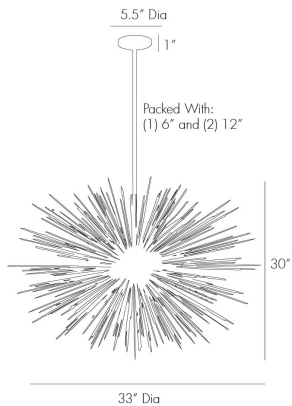

# ARTERIO RS

## ZANADOO LARGE CHANDELIER

89991  
H: 33 IN, Dia: 33.00 IN  
Antique Brass  
Contract Suitable As Is

It was so popular we made the spokes longer to give it more volume. Still has 12 lights and is finished in antique brass. Damp-rated, although limited covered outdoor conditions may affect finish.

### DIMENSIONS

Chandelier	H: 30 IN, Dia: 33.00 IN
Minimum Hanging Height	33 IN
Maximum Hanging Height	45 IN
Canopy	H: 1 IN, Dia: 5.75 IN

### WIRING

Rating	Damp
Cord	10 FT, Black, SVT
Socket	12, Type B--E12 Other
Photographed Bulb	Frosted Globe Bulb
Maximum Watt	40
Voltage	110-120 V